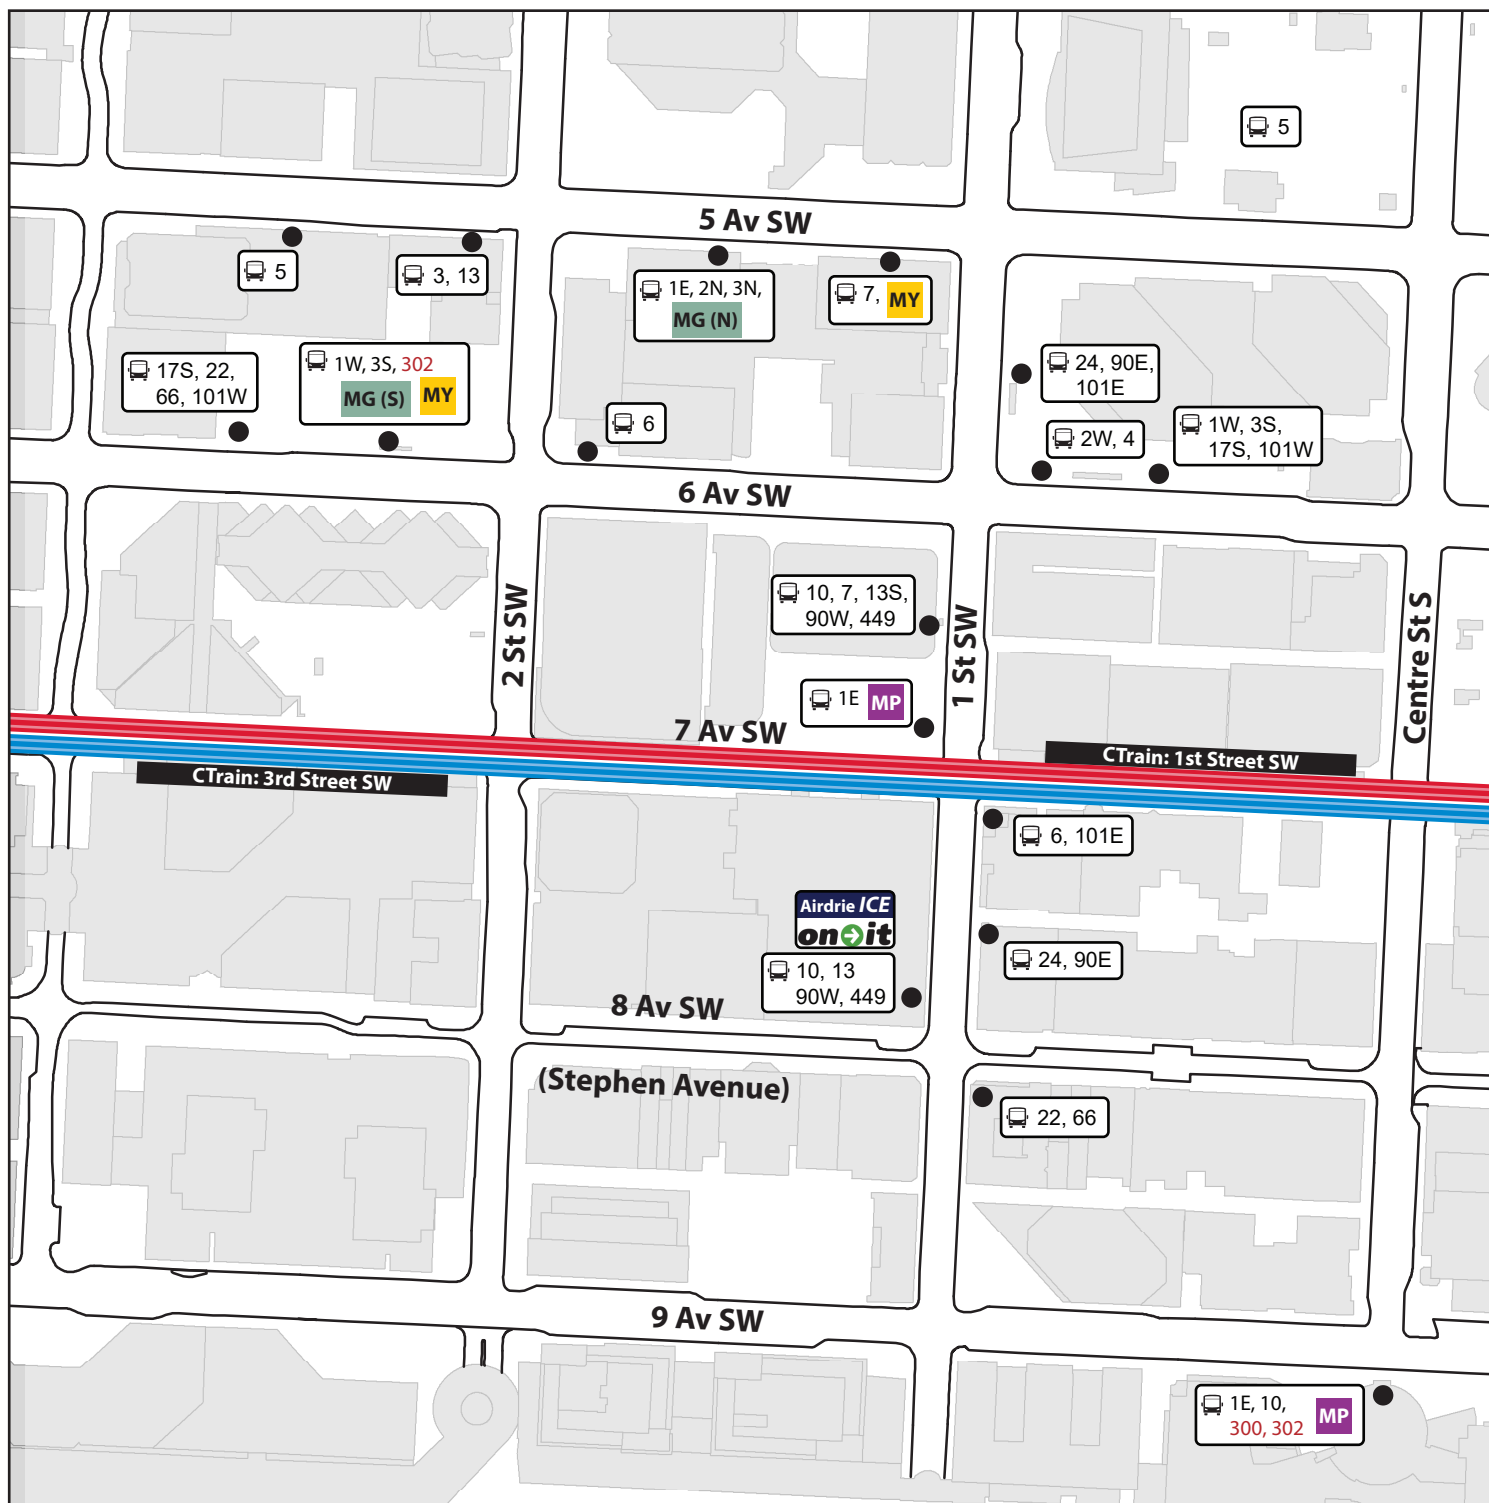

1 Street SW (Downtown)

- | | | | | | | | |
|---------------|----------------------------|-----------|-------------------|------------|-------------------|-------------|-------------------------|
| MP | MAX Purple (To East Hills) | 1E | - Forest Lawn | 6 | - Killarney 26 Av | 66 | - Lakeview |
| MY | MAX Yellow (To Woodpark) | 1W | - Bowness | 7 | - Marda Loop | 90E | - Bridgeland |
| MG (N) | MAX Green (To North) | 2N | - Mount Pleasant | 10 | - Southcentre | 90W | - University of Calgary |
| MG (S) | MAX Green (To City Centre) | 2W | - Killarney 17 Av | 13 | - Altadore | 101E | - Inglewood |
| 300 | - BRT Airport ✈️ | 3N | - Sandstone | 17N | - Renfrew | 101W | - City Centre |
| 302 | - BRT Southeast | 3S | - Elbow Drive | 17S | - Ramsay | | |
| | | 4 | - Huntington | 22 | - Richmond Road | | |
| | | 5 | - North Haven | 24 | - Ogden | | |