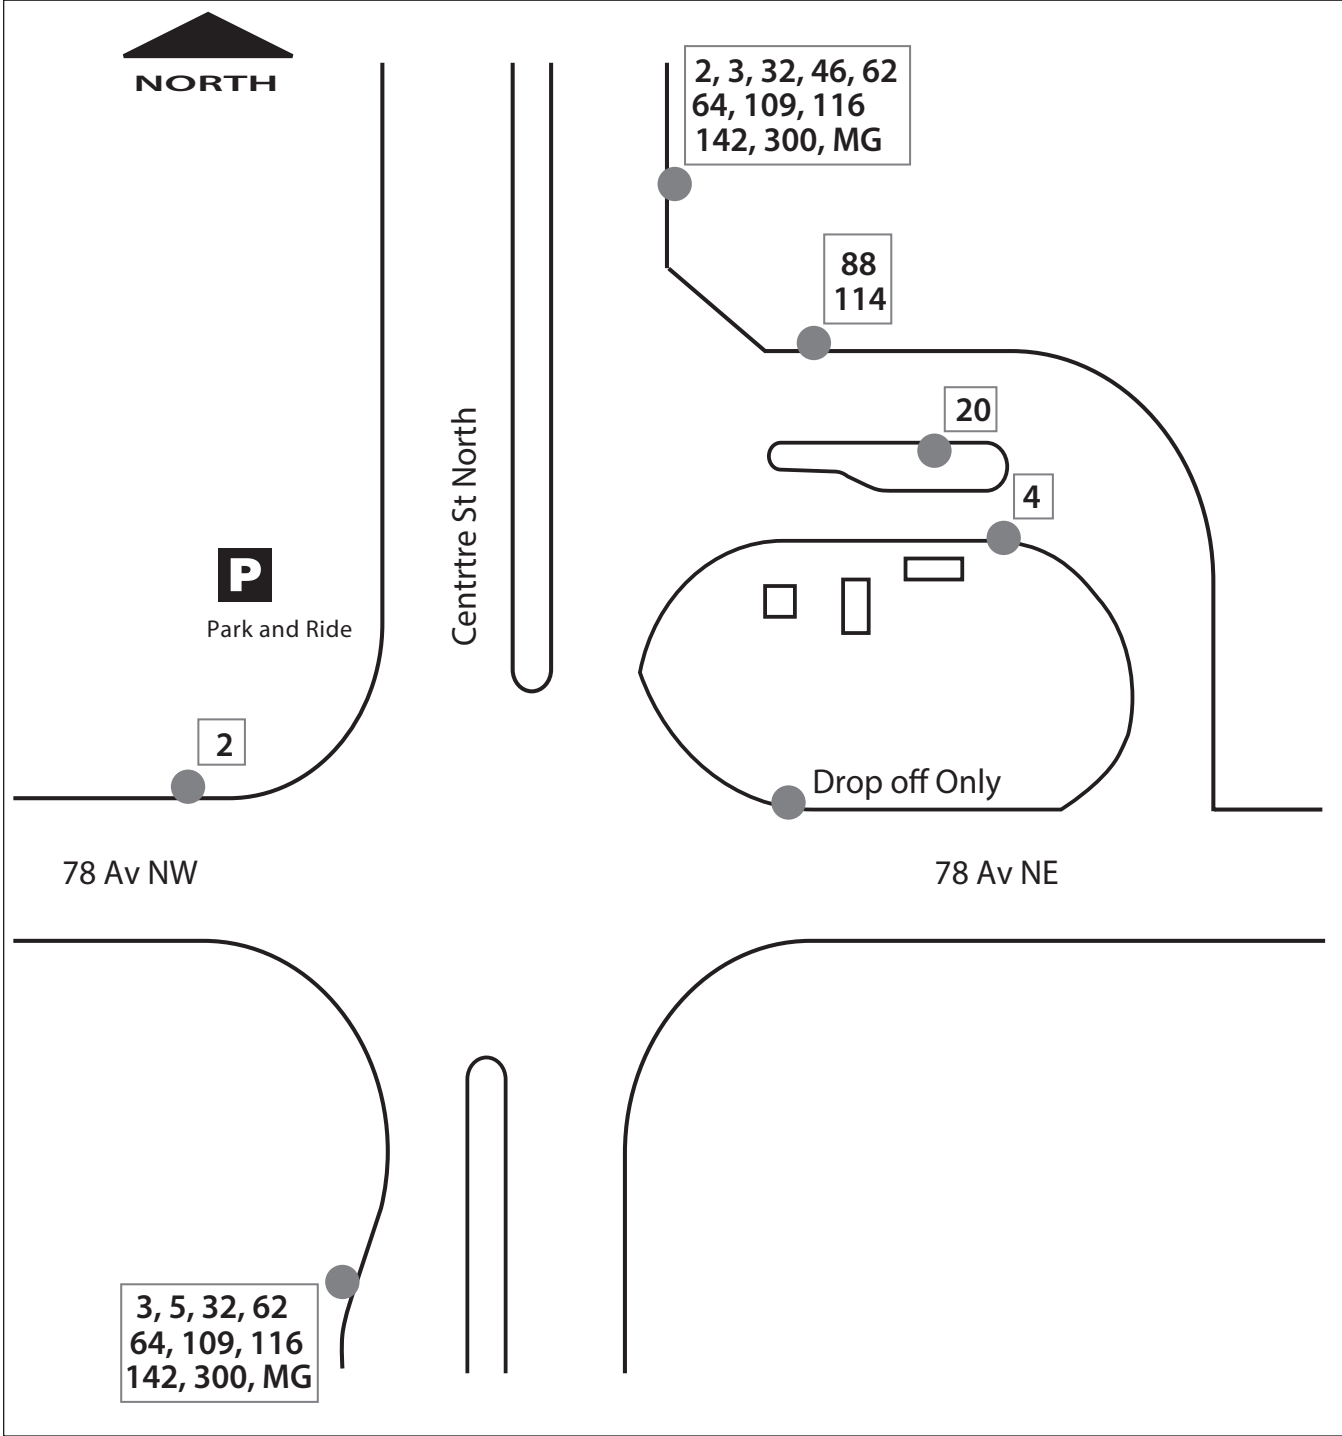

# 78 Avenue Terminal

- |    |                                     |     |                         |     |                           |
|----|-------------------------------------|-----|-------------------------|-----|---------------------------|
| 2  | - Mt Pleasant/Killarney/<br>17 Ave. | 32  | - Huntington/Sunridge   | 114 | - Panorama                |
| 3  | - Elbow Dr/Sandstone                | 46  | - Beddington            | 116 | - Coventry Hills Express  |
| 4  | - Huntington                        | 62  | - Hidden Valley Express | 142 | - Panorama Express        |
| 5  | - North Haven                       | 64  | - MacEwan Express       | 300 | - BRT Airport/City Centre |
| 20 | - Heritage/Northmount               | 88  | - Harvest Hills         | MG  | - North Pointe/Downtown   |
|    |                                     | 109 | - Harvest Hills Express |     |                           |