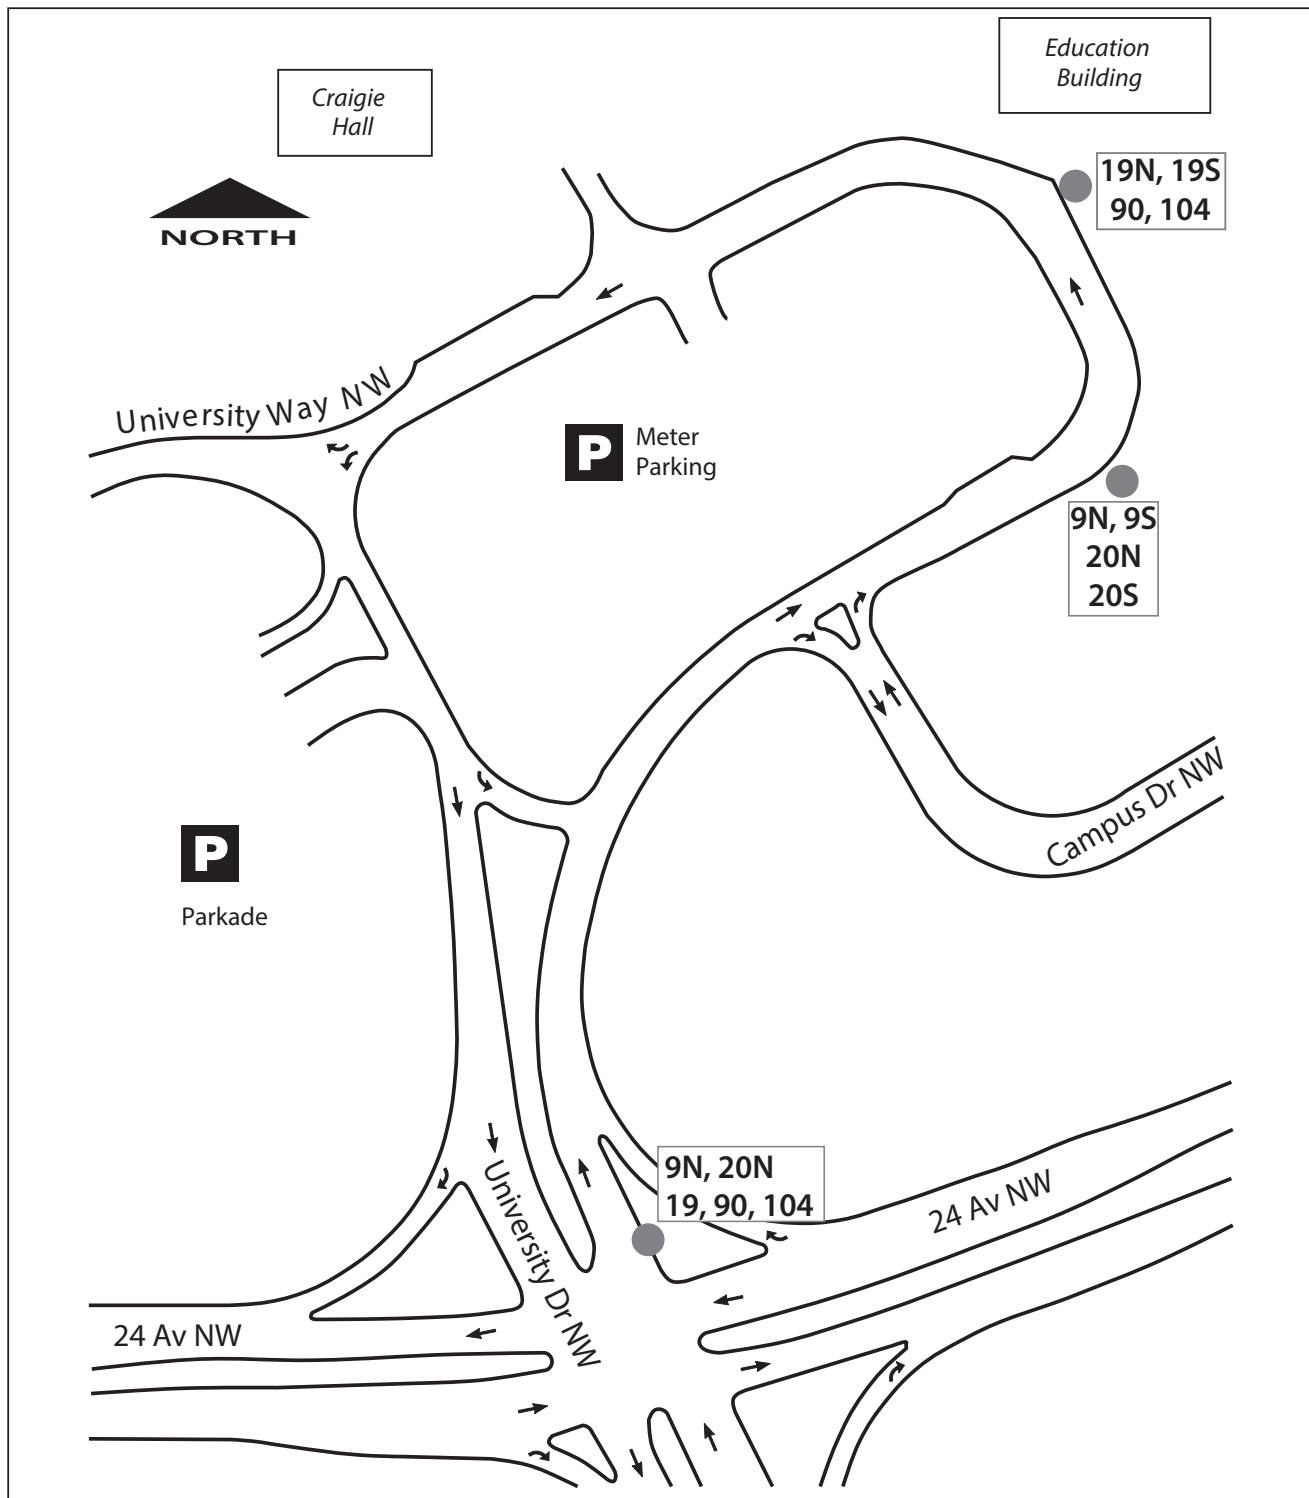

# University of Calgary Terminal

- |     |                     |     |                                       |     |                                      |
|-----|---------------------|-----|---------------------------------------|-----|--------------------------------------|
| 9N  | - Dalhousie Station | 20N | - Northmount                          | 104 | - Foothills Medical Centre/Sunnyside |
| 9S  | - Chinook Station   | 20S | - Heritage Station                    |     |                                      |
| 19N | - Dalhousie Station | 90  | - Foothills Medical Centre/Bridgeland |     |                                      |
| 19S | - Sunridge          |     |                                       |     |                                      |